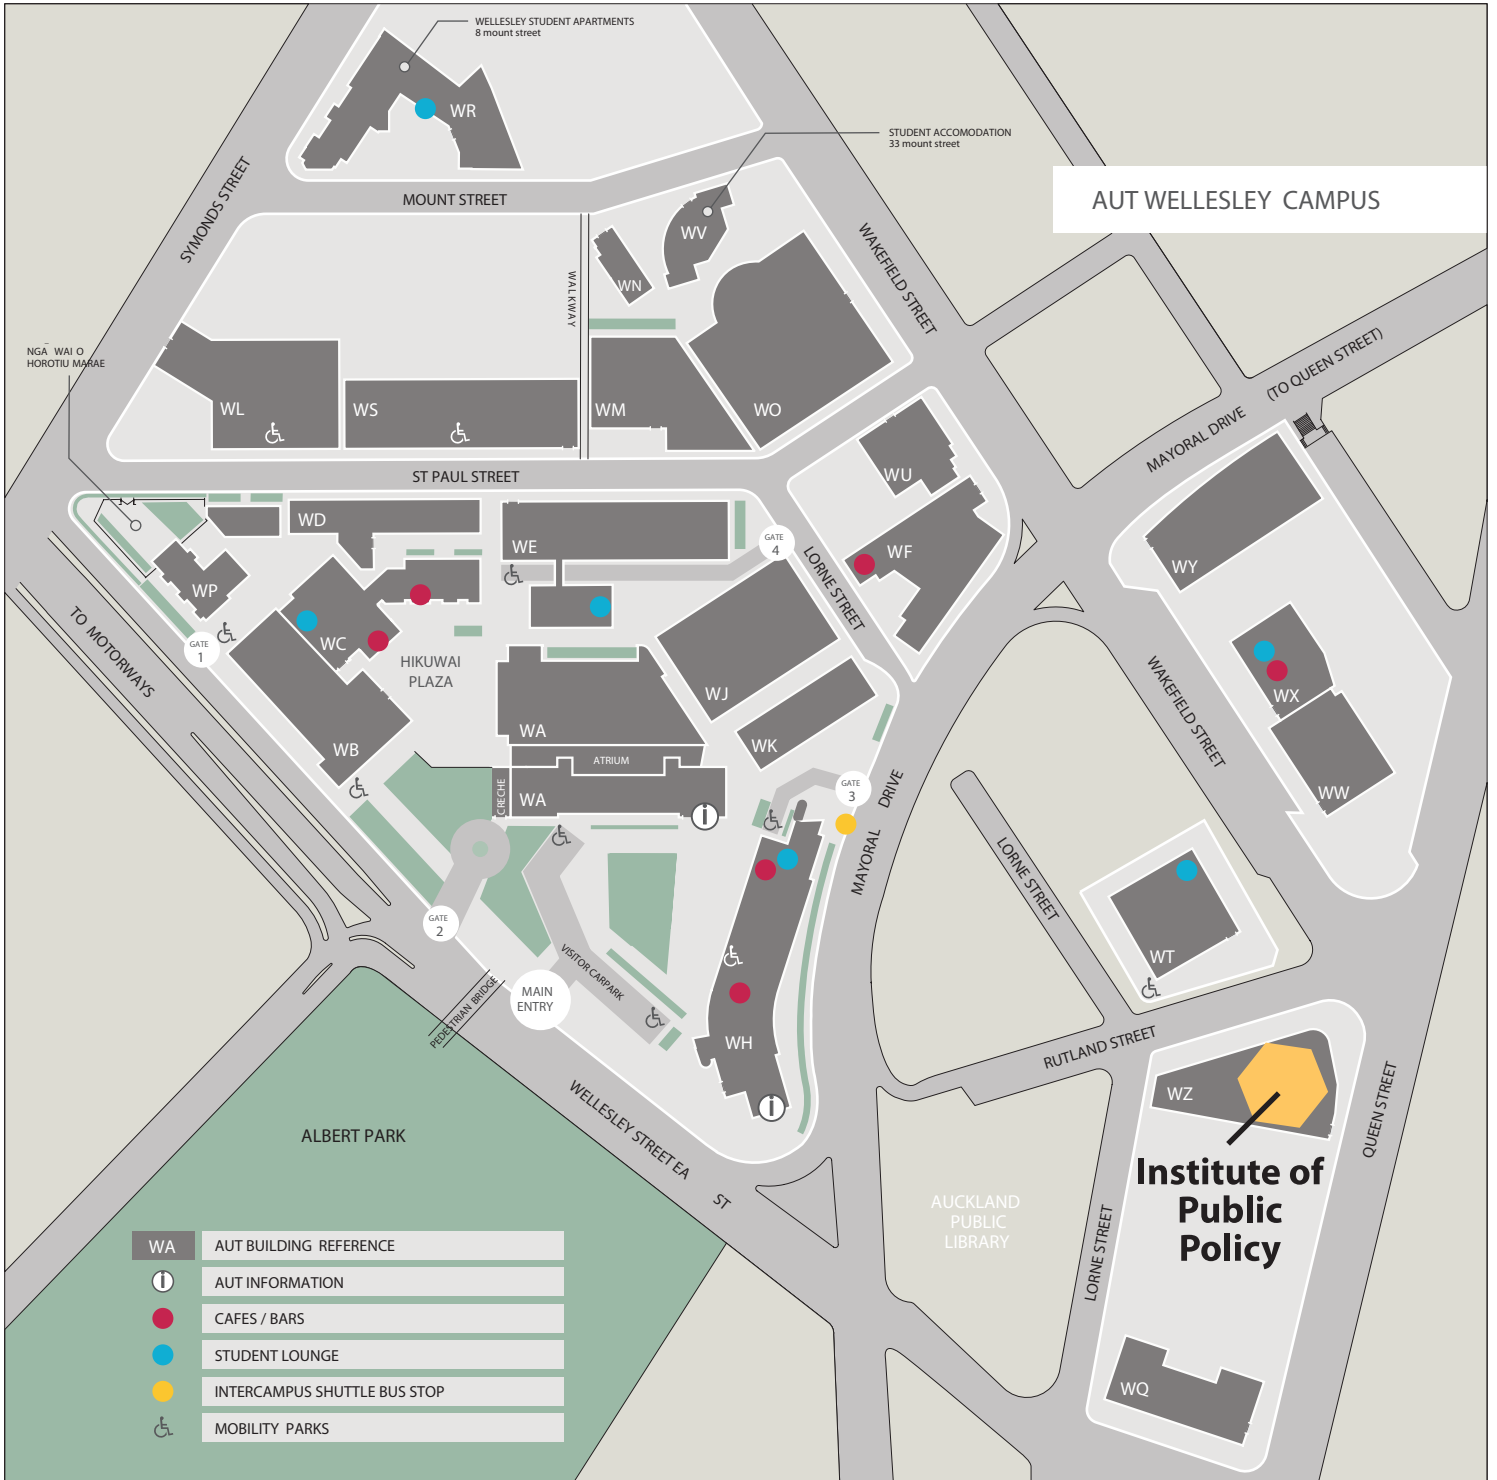

AUT Wellesley St Campus Map.

Institute of Public Policy

Level 2, 350 Queen Street, Auckland City

The closest car parks are in Wakefield St in the Oracle Building (Wilson's Parking) and the City Council parking under Aotea Square if you have to bring a car, otherwise use public transport. The LINK bus stops in Mayoral Drive and Wellesley Street.